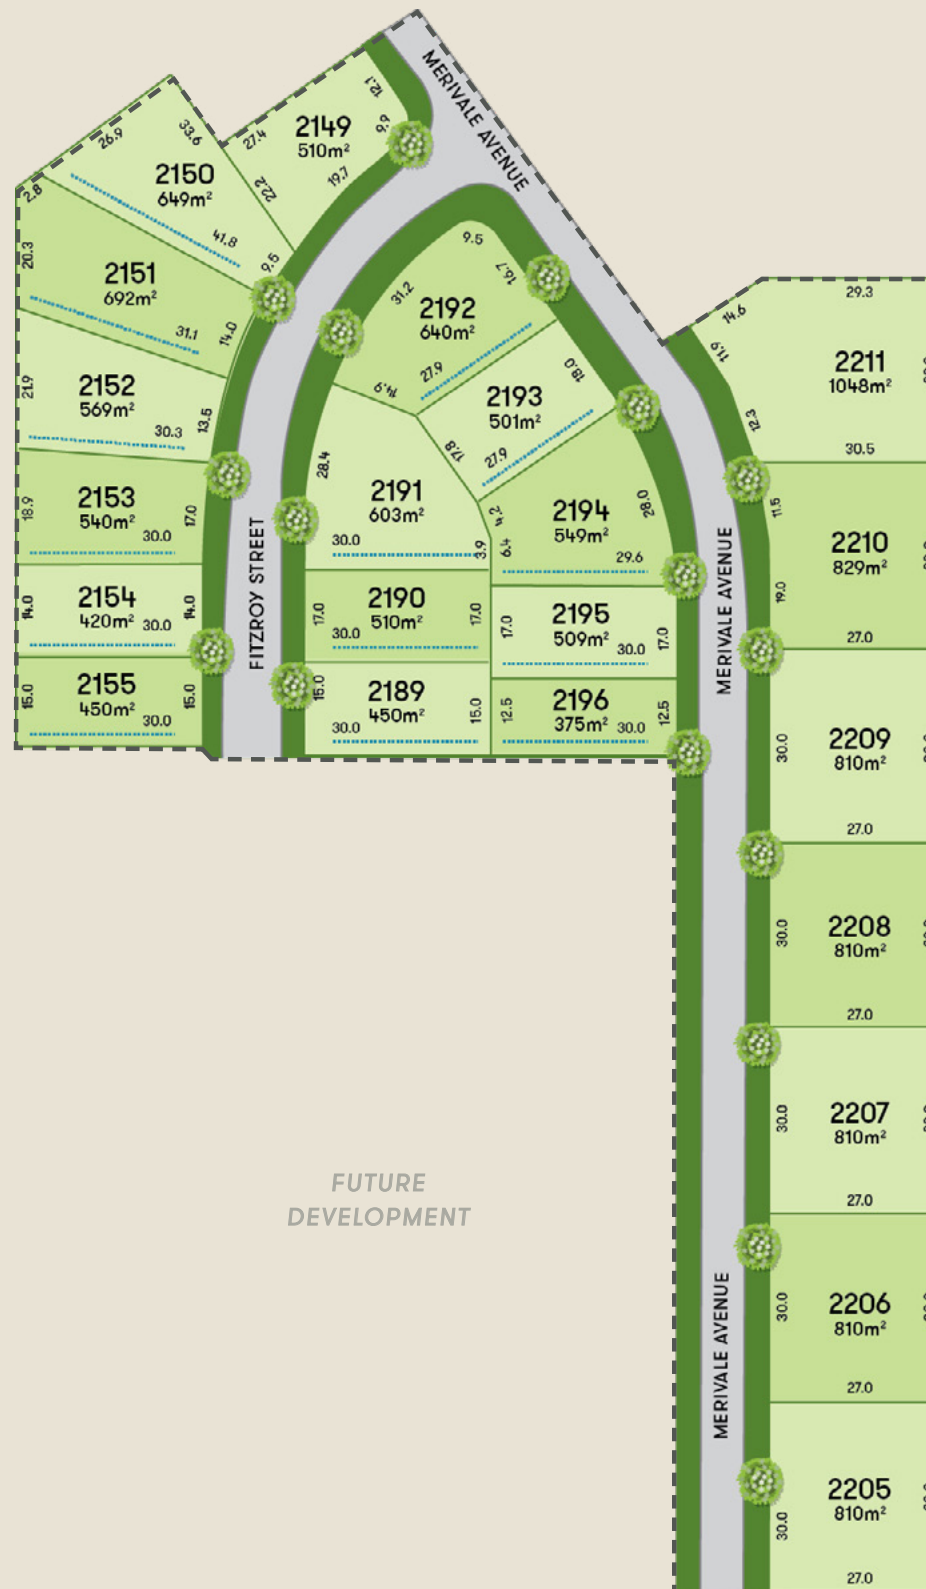

Merivale Release

RIVERTON
JIMBOOMBA

Merivale

RELEASE

Live alongside the Irbyana Natural Habitat ensuring lifelong views of lush natural beauty.

Relish in a life well-connected to the modern-living must-haves yet surrounded by nature. On any given day, you'll see neighbours taking full advantage of the abundant open space and first-rate facilities, all moments from your front door. Riverton provides a perfect opportunity to build your own new home just the way you want it. Discover a range of homesites to suit any lifestyle and budget.

-  Build to boundary
-  Merivale stage release
-  Previous releases
-  Stage 2C release

PREVIOUS
DEVELOPMENT

FUTURE
DEVELOPMENT

RIVERTON

JIMBOOMBA

Visit the Riverton Sales & Information Centre
2 Riverside Esplanade, Jimboomba