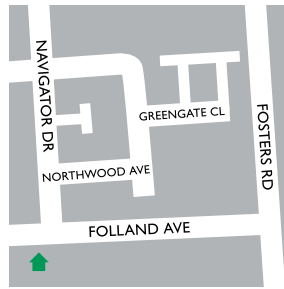

Freeling Display Village

Roche Street, Freeling
Country UBD Ref 99 J6

Homes on display
Regatta 230 *Cambridge*
Piazza 250 *Bungalow*
Meridian 270 *Heritage*

Northgate Display Centre

Folland Avenue, Northgate
UBD Ref 94 N13

Homes on display
Villa 155 *Metro*
Summit 285 *Trend*
Gallery 210 *Tuscan*
Riverwood 230 *Federation*
Open daily 12noon - 5pm

St Clair Display Centre

Crompton Drive, Woodville
UBD ref: 104 M4

Homes on display
Regent 300 *Cosmopolitan*
Summit 235 *Contempo*
Pinnacle 190 *Sienna*
Open daily 12noon - 5pm

Lakeside Display Centre

Saint Germain Avenue, Andrews Farm
UBD Ref 41 M15

Homes on display
Villa 145 *Oxford*
Courtyard 155 *Capri*
Pinnacle 190 *Newport*

Seaford Meadows Display Centre

Flag Street, Seaford Meadows
UBD Ref 195 K13

All Display Centres Open Sat & Sun 12noon-5pm, Mon & Wed 1pm-5pm (Except St Clair and Northgate open daily 12noon - 5pm).