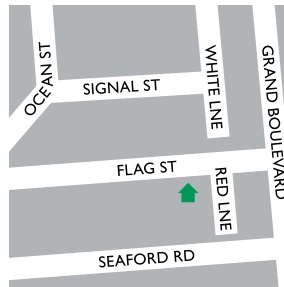

Freeling Display Village

Roche Street, Freeling
Country UBD Ref 99 J6

Homes on display
Regatta 230 *Cambridge*
Piazza 250 *Bungalow*
Meridian 270 *Heritage*

Northgate Display Centre

Folland Avenue, Northgate
UBD Ref 94 N13

Homes on display
Villa 155 *Metro*
Summit 285 *Trend*
Gallery 210 *Tuscan*
Riverwood 230 *Federation*
Open daily 12noon - 5pm

St Clair Display Centre

Crompton Drive, Woodville
UBD ref: 104 M4

Homes on display
Regent 300 *Cosmopolitan*
Summit 235 *Contempo*
Pinnacle 190 *Sienna*
Open daily 12noon - 5pm

Lakeside Display Centre

Saint Germain Avenue, Andrews Farm
UBD Ref 41 M15

Homes on display
Villa 145 *Oxford*
Courtyard 155 *Capri*
Pinnacle 190 *Newport*

Seaford Meadows Display Centre

Flag Street, Seaford Meadows
UBD Ref 195 K13