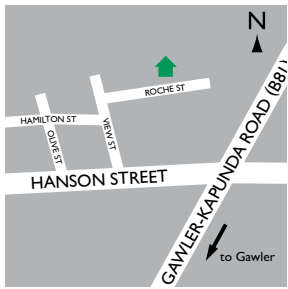

Freeling Display Village

Roche Street, Freeling
Country UBD Ref 99 J6

Homes on display
Regatta 230 *Cambridge*
Piazza 250 *Bungalow*
Meridian 270 *Heritage*

Northgate Display Centre

Folland Avenue, Northgate
UBD Ref 94 N13

Homes on display
Villa 155 *Metro*
Summit 285 *Trend*
Gallery 210 *Tuscan*
Riverwood 230 *Federation*
Open daily 12noon - 5pm

St Clair Display Centre

Crompton Drive, Woodville
UBD ref: 104 M4

Homes on display
Regent 300 *Cosmopolitan*
Summit 235 *Contempo*
Pinnacle 190 *Sienna*
Open daily 12noon - 5pm

Lakeside Display Centre

Saint Germain Avenue, Andrews Farm
UBD Ref 41 M15

Homes on display
Villa 145 *Oxford*
Courtyard 155 *Capri*
Pinnacle 190 *Newport*

Seaford Meadows Display Centre

Flag Street, Seaford Meadows
UBD Ref 195 K13

All Display Centres Open Sat & Sun 12noon-5pm, Mon & Wed 1pm-5pm (Except St Clair and Northgate open daily 12noon - 5pm).