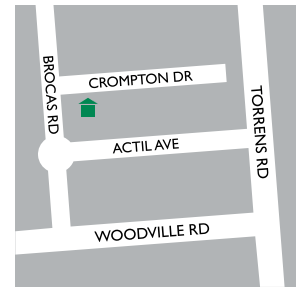

Freeling Display Village

Roche Street, Freeling
Country UBD Ref 99 J6

Homes on display
Regatta 230 *Cambridge*
Piazza 250 *Bungalow*
Meridian 270 *Heritage*

Northgate Display Centre

Folland Avenue, Northgate
UBD Ref 94 N13

Homes on display
Villa 155 *Metro*
Summit 285 *Trend*
Gallery 210 *Tuscan*
Riverwood 230 *Federation*
Open daily 12noon - 5pm

St Clair Display Centre

Crompton Drive, Woodville
UBD ref: 104 M4

Homes on display
Regent 300 *Cosmopolitan*
Summit 235 *Contempo*
Pinnacle 190 *Sienna*
Open daily 12noon - 5pm

Lakeside Display Centre

Saint Germain Avenue, Andrews Farm
UBD Ref 41 M15

Homes on display
Villa 145 *Oxford*
Courtyard 155 *Capri*
Pinnacle 190 *Newport*

Seaford Meadows Display Centre

Flag Street, Seaford Meadows
UBD Ref 195 K13

All Display Centres Open Sat & Sun 12noon-5pm, Mon & Wed 1pm-5pm (Except St Clair and Northgate open daily 12noon - 5pm).